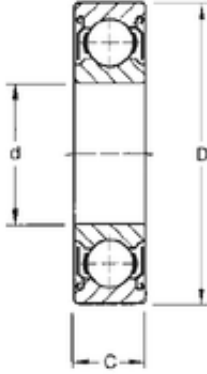

### 70 mm x 125 mm x 24 mm TIMKEN 214KDD Single Row Ball Bearings

Bearing No. 214KDD

Size	70x125x24 mm
Bore Diameter	70 mm
Outer Diameter	125 mm
Width	24 mm
d	70 mm
D	125 mm
B	24 mm
C	24 mm
Weight	1,107 Kg
Basic dynamic load rating (C)	69 kN

214KDD Bearing 2D drawings and 3D CAD models